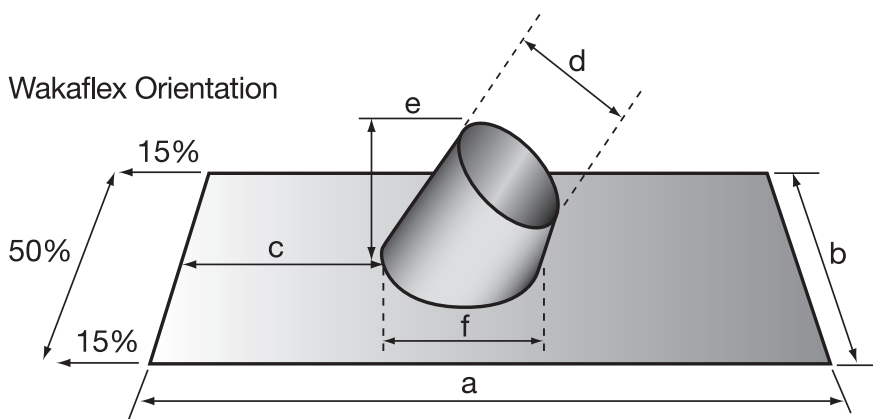

Sabetoflex kits come complete with a pre-installed Wakaflex sealing collar which provides an airtight seal with the roof. This offers a far better solution than standard lightweight metal flashings which provide no overall seal and can be inadequate on low pitches. The Wakaflex plate is provided with butyl strips around the edge for easy fixing.

Installation

For correct installation, please ensure that there is a gap between the pipe and outlet. This is a mandatory requirement, especially for wood burners.

Operating Temperatures

Wood Burner Outlet (Metal):
up to 400°C